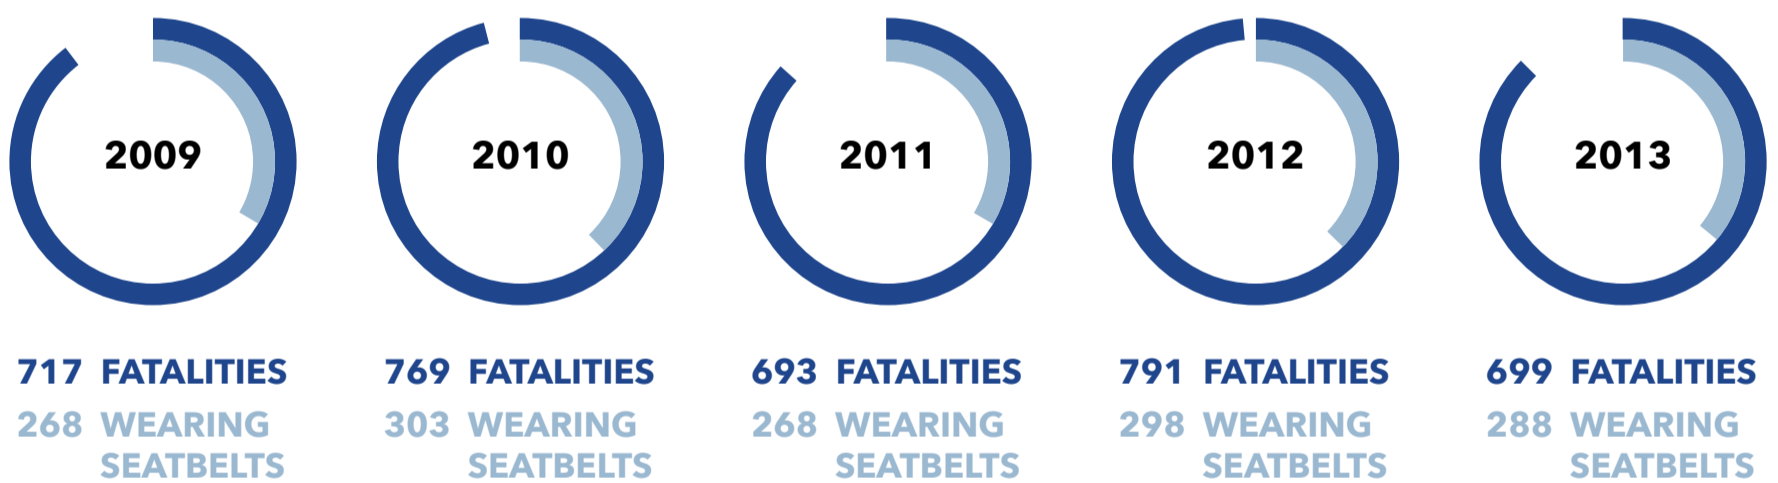

CAR ACCIDENTS

THE INFOGRAPHIC

TRAFFIC INJURIES BY YEAR IN OHIO

TRAFFIC FATALITIES BY YEAR IN OHIO

THREE HIGHEST MONTHS FOR TRAFFIC FATALITIES IN OHIO IN 2013

PASSENGER FATALITIES ANNUALLY IN OHIO

FATAL CAR ACCIDENTS INVOLVING OHIO DRUNK DRIVERS

MOTORCYCLE FATALITIES ANNUALLY IN OHIO

INJURED IN A CAR ACCIDENT IN OHIO?
CONTACT TEAM LGM.

CALL (216) 522-9000