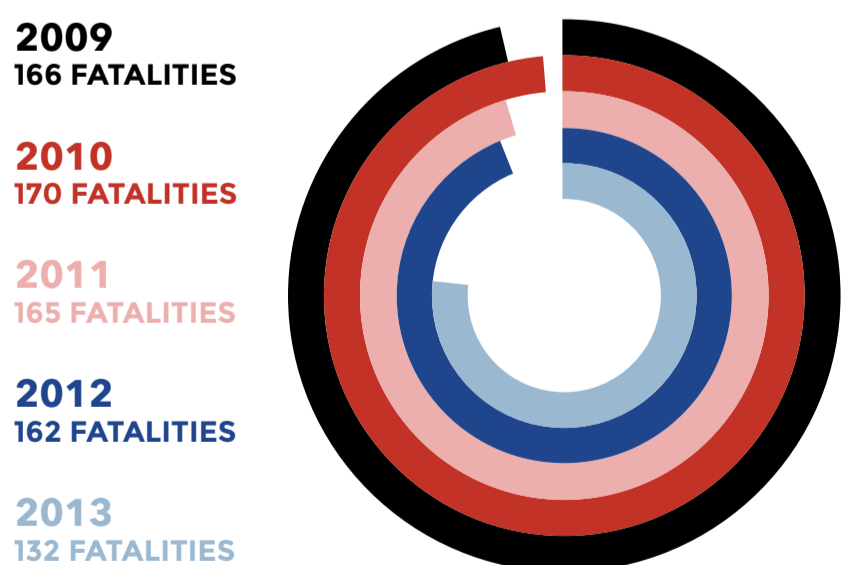

CAR ACCIDENTS

THE INFOGRAPHIC

TRAFFIC INJURIES BY YEAR IN OHIO

TRAFFIC FATALITIES BY YEAR IN OHIO

THREE HIGHEST MONTHS FOR TRAFFIC FATALITIES IN OHIO IN 2013

PASSENGER FATALITIES ANNUALLY IN OHIO

FATAL CAR ACCIDENTS INVOLVING OHIO DRUNK DRIVERS

MOTORCYCLE FATALITIES ANNUALLY IN OHIO

INJURED IN A CAR ACCIDENT IN OHIO?
CONTACT TEAM LGM.

CALL (216) 522-9000