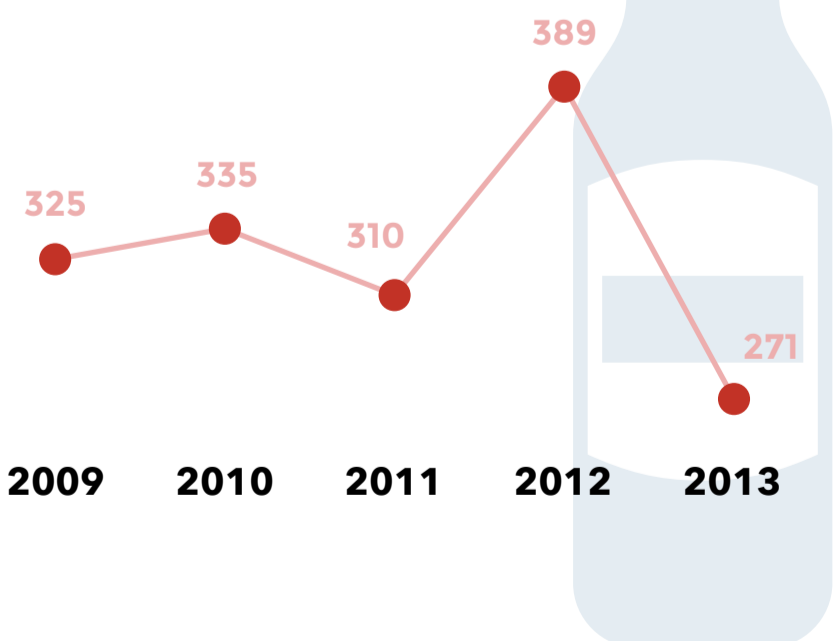

CAR ACCIDENTS

THE INFOGRAPHIC

TRAFFIC INJURIES BY YEAR IN OHIO

TRAFFIC FATALITIES BY YEAR IN OHIO

THREE HIGHEST MONTHS FOR TRAFFIC FATALITIES IN OHIO IN 2013

PASSENGER FATALITIES ANNUALLY IN OHIO

FATAL CAR ACCIDENTS INVOLVING OHIO DRUNK DRIVERS

MOTORCYCLE FATALITIES ANNUALLY IN OHIO

INJURED IN A CAR ACCIDENT IN OHIO?
CONTACT TEAM LGM.

CALL (216) 522-9000