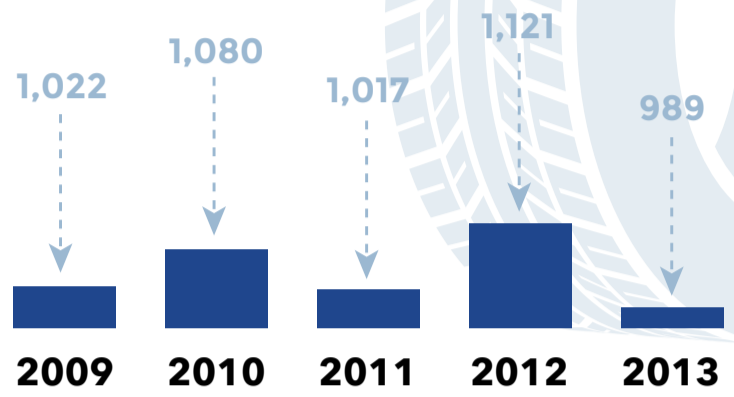

CAR ACCIDENTS

THE INFOGRAPHIC

TRAFFIC INJURIES BY YEAR IN OHIO

TRAFFIC FATALITIES BY YEAR IN OHIO

THREE HIGHEST MONTHS FOR TRAFFIC FATALITIES IN OHIO IN 2013

PASSENGER FATALITIES ANNUALLY IN OHIO

FATAL CAR ACCIDENTS INVOLVING OHIO DRUNK DRIVERS

MOTORCYCLE FATALITIES ANNUALLY IN OHIO

INJURED IN A CAR ACCIDENT IN OHIO?
CONTACT TEAM LGM.

CALL (216) 522-9000