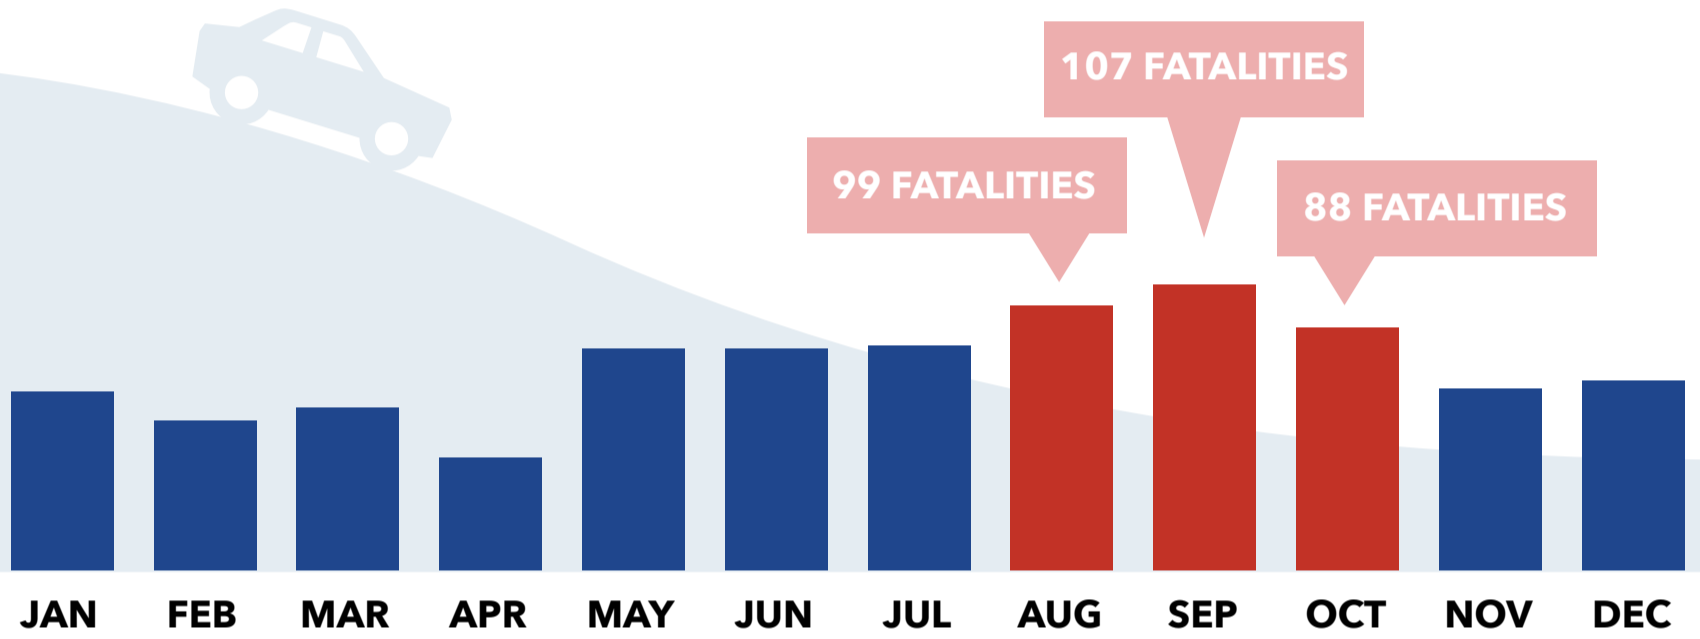

CAR ACCIDENTS

THE INFOGRAPHIC

TRAFFIC INJURIES BY YEAR IN OHIO

TRAFFIC FATALITIES BY YEAR IN OHIO

THREE HIGHEST MONTHS FOR TRAFFIC FATALITIES IN OHIO IN 2013

PASSENGER FATALITIES ANNUALLY IN OHIO

FATAL CAR ACCIDENTS INVOLVING OHIO DRUNK DRIVERS

MOTORCYCLE FATALITIES ANNUALLY IN OHIO

INJURED IN A CAR ACCIDENT IN OHIO?
CONTACT TEAM LGM.

CALL (216) 522-9000