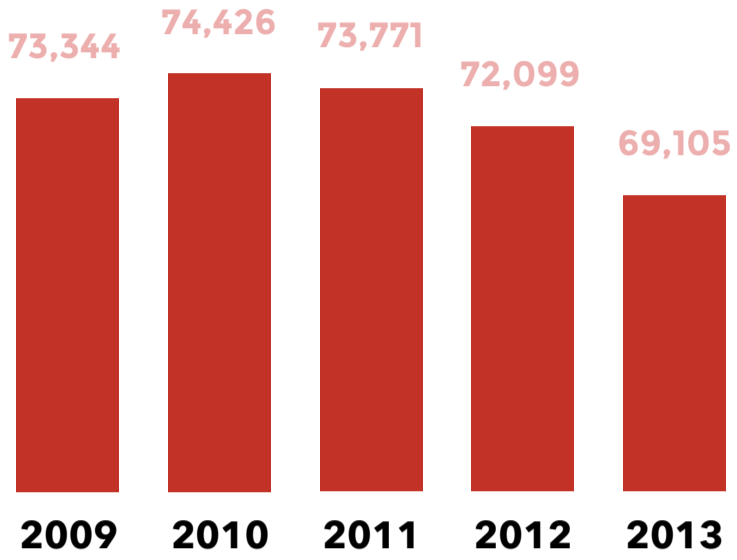

CAR ACCIDENTS

THE INFOGRAPHIC

TRAFFIC INJURIES BY YEAR IN OHIO

TRAFFIC FATALITIES BY YEAR IN OHIO

THREE HIGHEST MONTHS FOR TRAFFIC FATALITIES IN OHIO IN 2013

PASSENGER FATALITIES ANNUALLY IN OHIO

FATAL CAR ACCIDENTS INVOLVING OHIO DRUNK DRIVERS

MOTORCYCLE FATALITIES ANNUALLY IN OHIO

INJURED IN A CAR ACCIDENT IN OHIO?
CONTACT TEAM LGM.

CALL (216) 522-9000